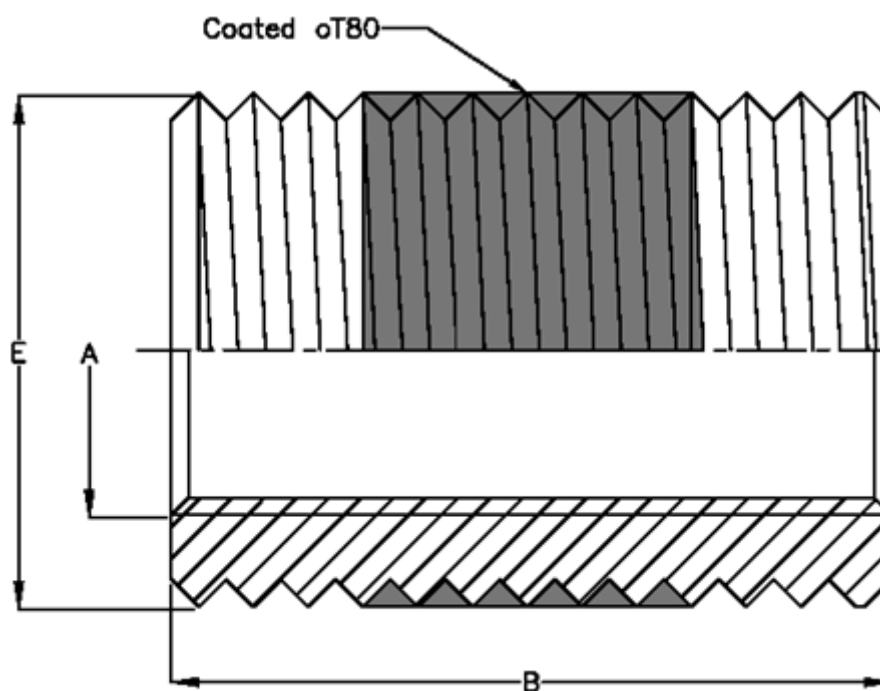

Article number: 12973000060100  
Description: KLEE-coil 973 000 060.100  
M6 Unhardened/chr. yellow

## Measures

Female thread A	= M6
Length B	= 12
Male thread E	= M8
Type	= 97x 000 060.100